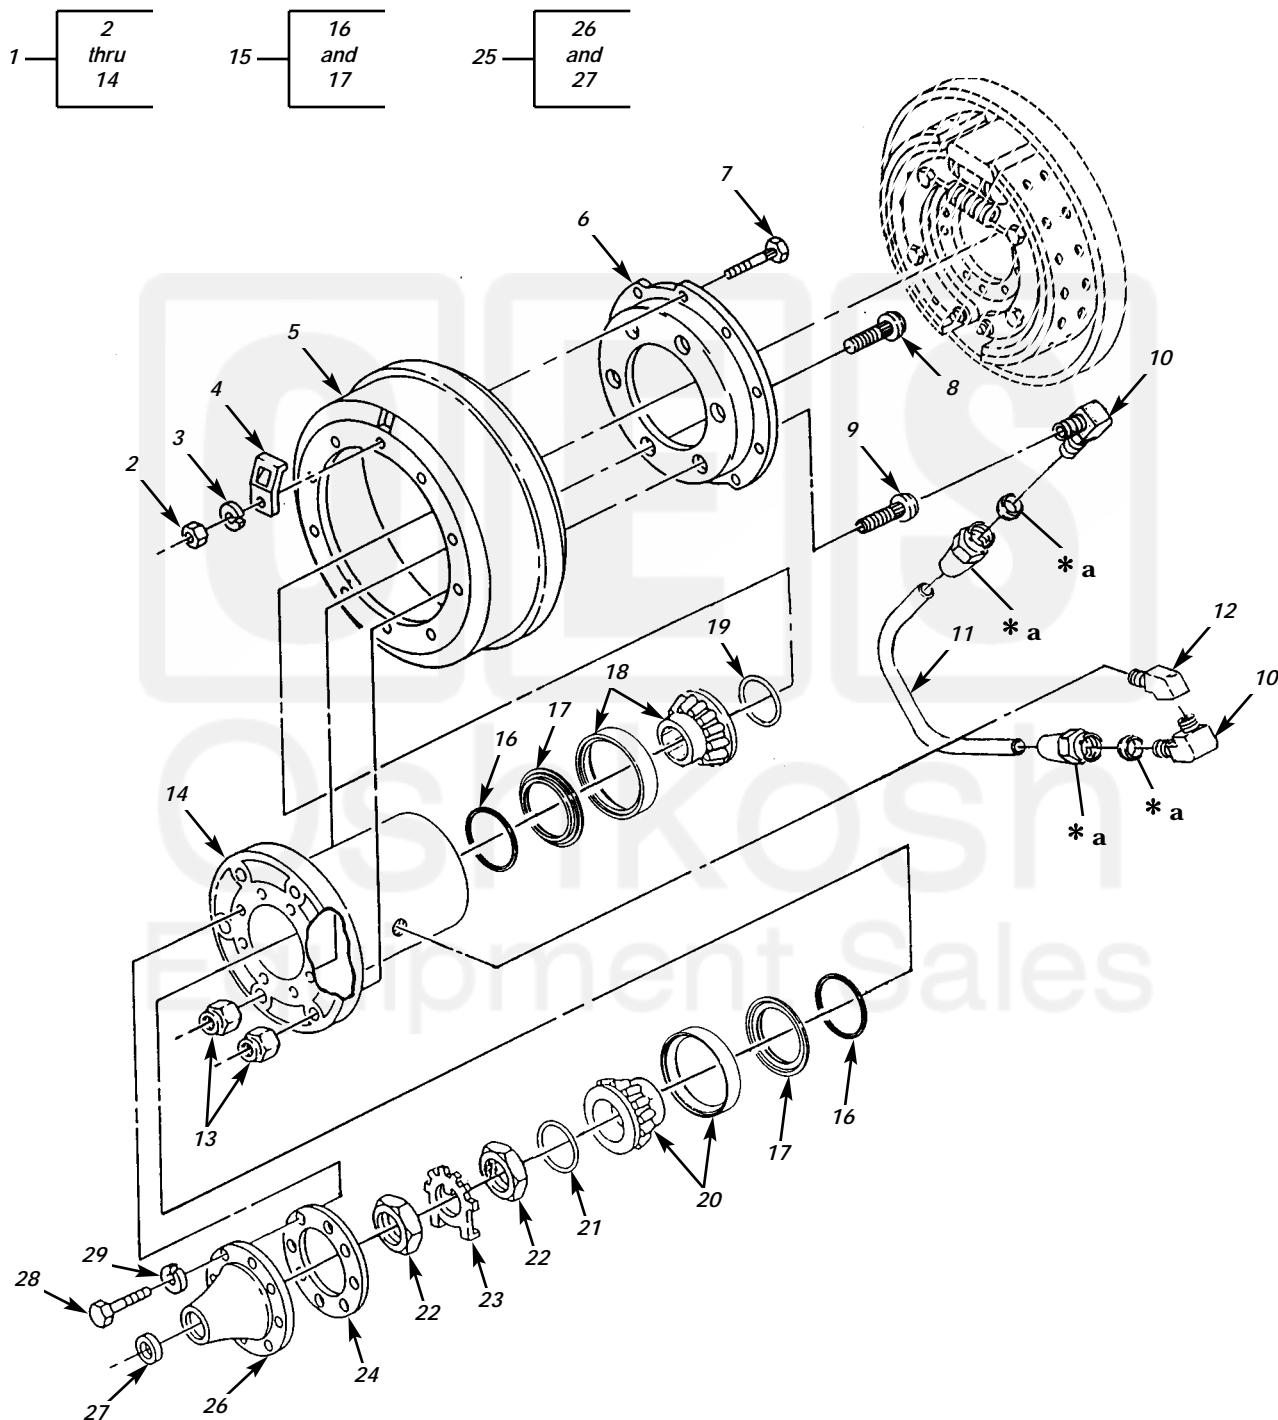

UNIT, DIRECT SUPPORT, AND GENERAL SUPPORT MAINTENANCE  
REPAIR PARTS AND SPECIAL TOOLS LIST

EXTENDED SERVICE PROGRAM (ESP)

TRUCK, CARGO, 2-1/2-TON, 6X6, M44A3 SERIES TRUCKS (DIESEL)

M35A3, W/O WINCH (NSN 2320-01-383-2047); W/WINCH (NSN 2320-01-383-3850);  
M35A3C, W/O WINCH (NSN 2320-01-383-2050); W/WINCH (NSN 2320-01-383-2049);  
M36A3, W/O WINCH (NSN 2320-01-383-2048); W/WINCH (NSN 2320-01-383-2046).